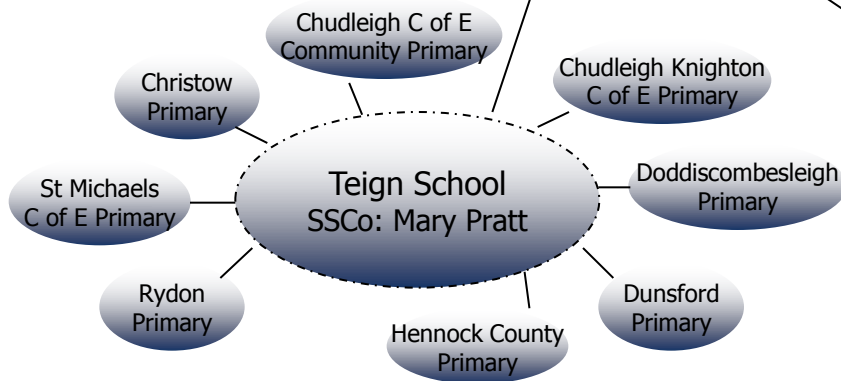

South Dartmoor School Sport Partnership

Partnership Development Manager
Catherine Kilburn
Assistant PDM/ Step Into Sport
Fiona Goodchild

HUB SITE
South Dartmoor Community College
Learning Community
 SScO: Becky Mason
 Ashburton Primary
 Blackpool C of E Primary
 Bovey Tracey Primary
 Buckfastleigh Primary
 Ilsington Primary
 Moretonhampstead Primary
 St Catherine's C of E Primary
 St Mary's RC Primary
 Widecombe-in-the-Moor Primary