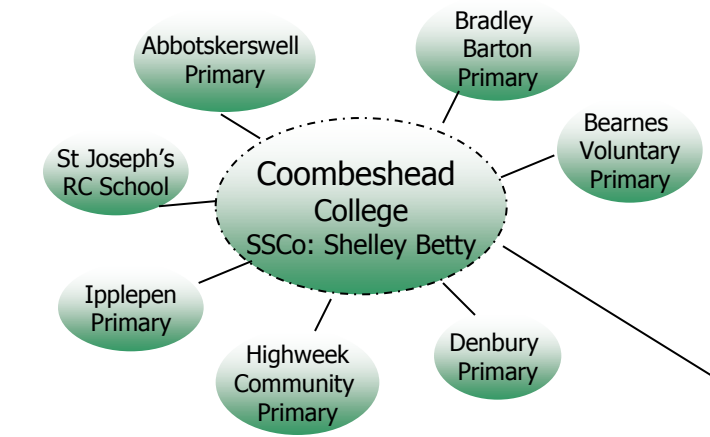

South Dartmoor School Sport Partnership

Partnership Development Manager
Catherine Kilburn
Assistant PDM/ Step Into Sport
Fiona Goodchild

HUB SITE
South Dartmoor Community College
Learning Community
 SScO: Becky Mason
 Ashburton Primary
 Blackpool C of E Primary
 Bovey Tracey Primary
 Buckfastleigh Primary
 Ilsington Primary
 Moretonhampstead Primary
 St Catherine's C of E Primary
 St Mary's RC Primary
 Widecombe-in-the-Moor Primary

DANCE CONSULTANT
 - **Gill Honey**
COMPETITION MANAGER
 - **Tom Hayne**
COMMUNITY SPORTS COACH
 - **Sue Hutchings**
RUGBY COACH
 - **Ben Rowntree**