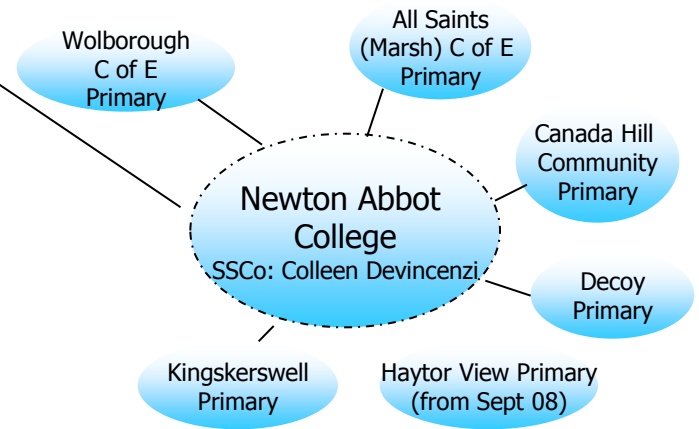

South Dartmoor School Sport Partnership

Partnership Development Manager
Catherine Kilburn
Assistant PDM/ Step Into Sport
Fiona Goodchild

HUB SITE
South Dartmoor Community College
Learning Community
 SScO: Becky Mason
 Ashburton Primary
 Blackpool C of E Primary
 Bovey Tracey Primary
 Buckfastleigh Primary
 Ilsington Primary
 Moretonhampstead Primary
 St Catherine's C of E Primary
 St Mary's RC Primary
 Widecombe-in-the-Moor Primary