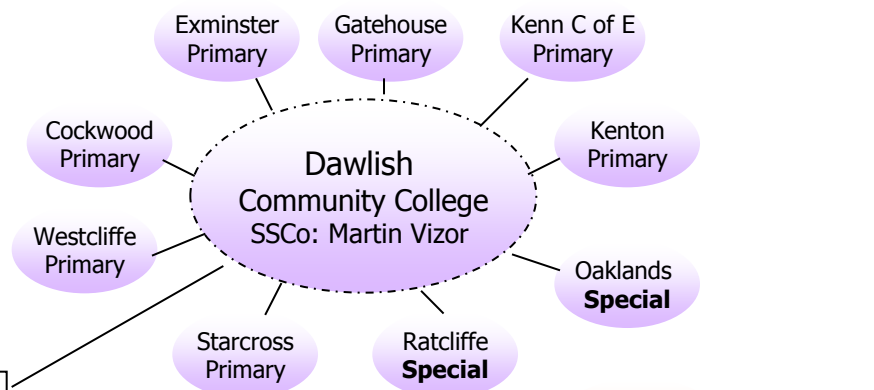

South Dartmoor School Sport Partnership

Partnership Development Manager
Catherine Kilburn
Assistant PDM/ Step Into Sport
Fiona Goodchild

HUB SITE
South Dartmoor Community College
Learning Community
 SScO: Becky Mason
 Ashburton Primary
 Blackpool C of E Primary
 Bovey Tracey Primary
 Buckfastleigh Primary
 Ilsington Primary
 Moretonhampstead Primary
 St Catherine's C of E Primary
 St Mary's RC Primary
 Widecombe-in-the-Moor Primary