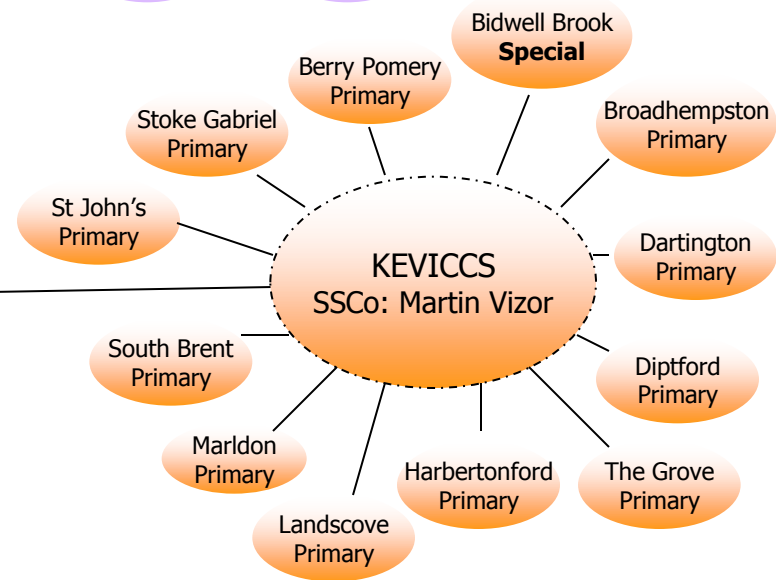

South Dartmoor School Sport Partnership

Partnership Development Manager
Catherine Kilburn
Assistant PDM/ Step Into Sport
Fiona Goodchild

HUB SITE
South Dartmoor Community College
Learning Community
 SScO: Becky Mason
 Ashburton Primary
 Blackpool C of E Primary
 Bovey Tracey Primary
 Buckfastleigh Primary
 Ilsington Primary
 Moretonhampstead Primary
 St Catherine's C of E Primary
 St Mary's RC Primary
 Widecombe-in-the-Moor Primary